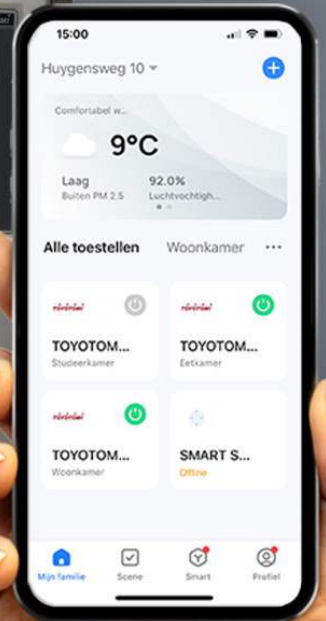

## WIFI-MODULE

Using the WiFi technology, you can create the ideal conditions in your remote room. Select whenever you want, even outside your home, through mobile or tablet, the different functions like power ON/OFF, the desired mode or temperature.